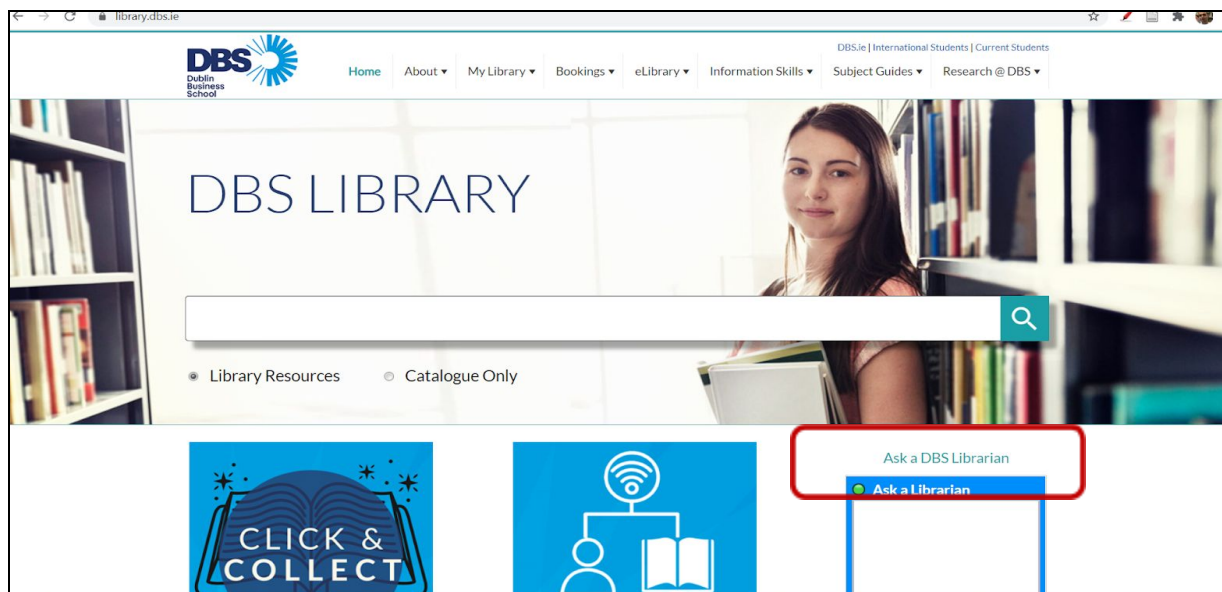

Other Library Services and Resources

The Library has a comprehensive website: <http://library.dbs.ie/>. Other resources and services available on the website include:

- Various library guides.
- Information on reference management software.
- *Ask a DBS Librarian* instant messaging chat service.
  - Library users can chat live for free via this instant messaging service (as highlighted below).
- Frequently Asked Questions (FAQs) section.
- Subject portals which collate pertinent library resources by subject.