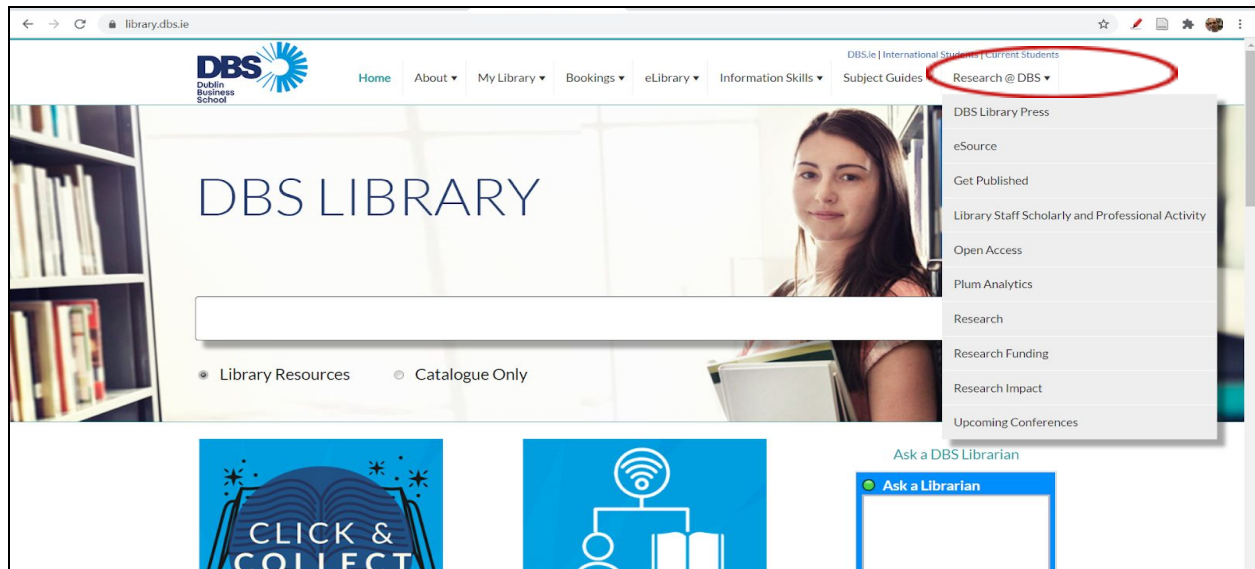

Academic Support and Research Services

The Library provides a wide selection of guides and support materials via the Research Skills section of the Library website: <https://library.dbs.ie/>.

The Library also provides research support to dissertation stage students via email or Zoom one-on-one sessions. Please email library@dbs.ie for more details, or to arrange a session.